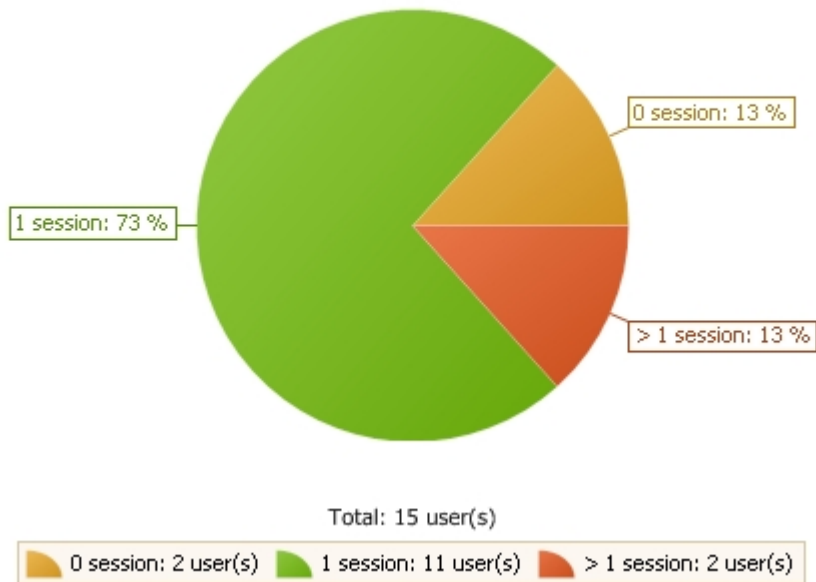

Configuration

Server name: tafserver

Graph(s): User statistic, Machine statistic, Session breakdown, Agent statistic

User statistic

Session breakdown

Machine statistic

Agent statistic