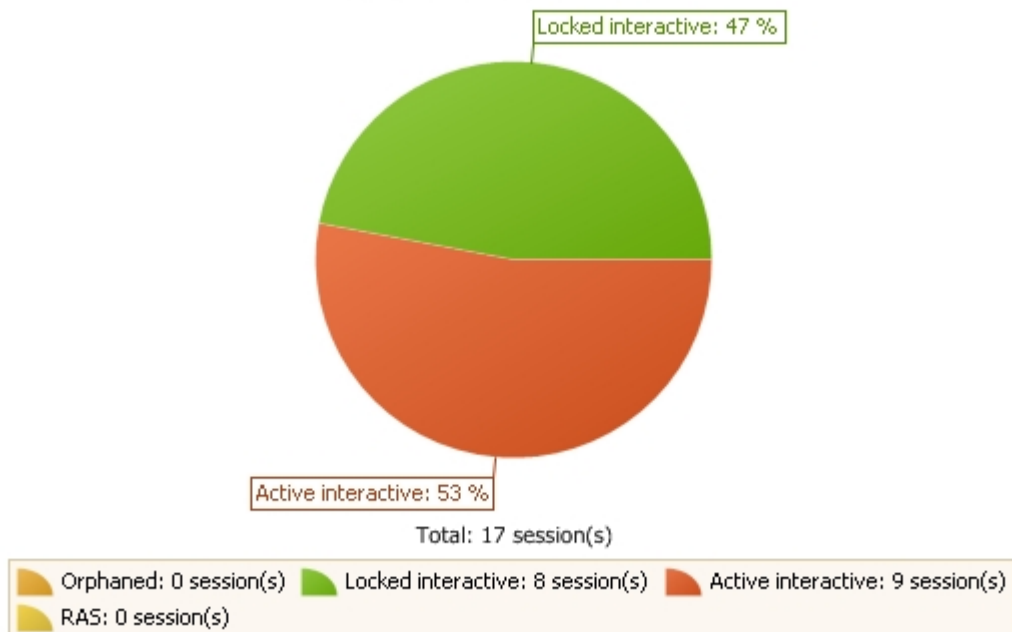

Configuration

Server name: tafserver

Graph(s): User statistic, Machine statistic, Session breakdown, Agent statistic

User statistic

Session breakdown

Machine statistic

Agent statistic