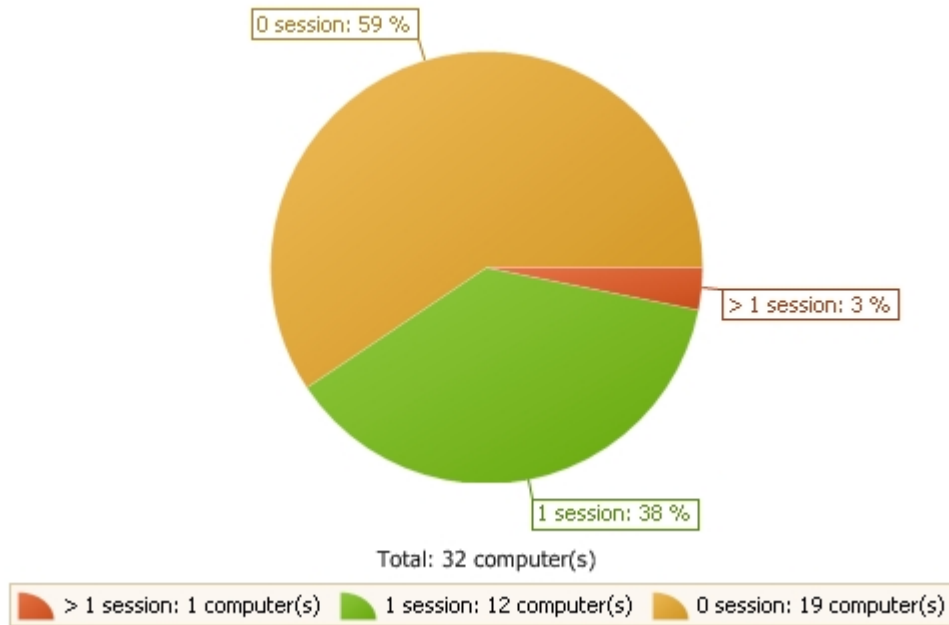

Configuration

Server name: tafserver

Graph(s): User statistic, Machine statistic, Session breakdown, Agent statistic

User statistic

Session breakdown

Machine statistic

Agent statistic