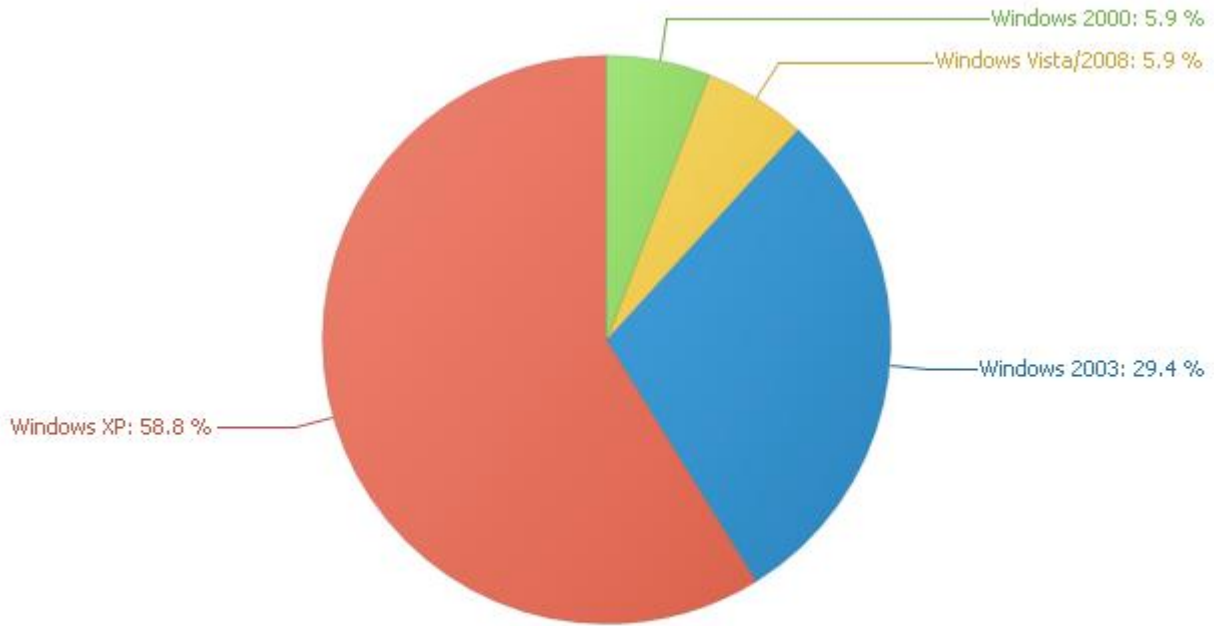

DOMAIN13

Windows 2003: 100.0 %

Windows 2003: 100.0 %

OS	Computers	Percent
Windows 2003	2	100.0%
TOTAL	2	100.0%

Windows 2003	Computers
	COMPUTER12 COMPUTER28

DOMAIN2

Windows XP: 58.8 % Windows 2003: 29.4 % Windows Vista/2008: 5.9 % Windows 2000: 5.9 %

OS	Computers	Percent
Windows 2000	1	5.9%
Windows 2003	5	29.4%
Windows Vista/2008	1	5.9%
Windows XP	10	58.8%
TOTAL	17	100.0%

Windows 2000	Computers
	COMPUTER18

Windows 2003	Computers
	COMPUTER1 COMPUTER25 COMPUTER3
	COMPUTER7 COMPUTER9