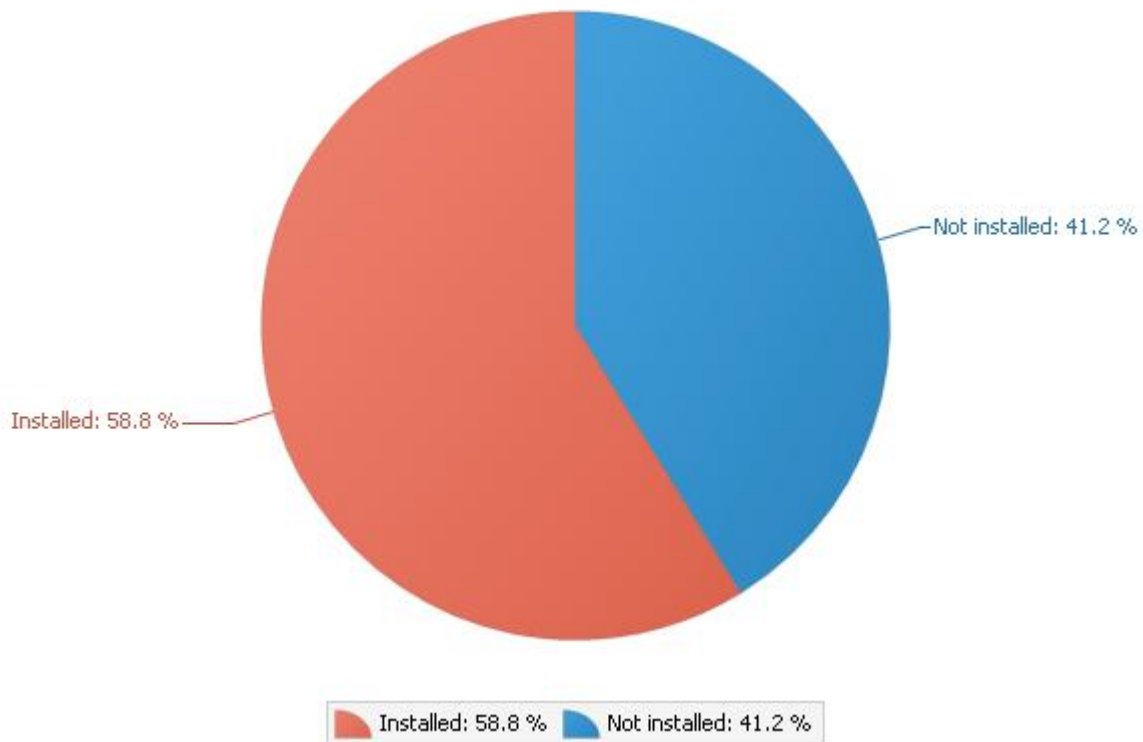

Configuration

Hotfix: IDNMitigationAPIs
- Display machines details

DOMAIN13

Not installed: 100.0 %

Not installed: 100.0 %

Hotfix	Computers	Percent
Not installed	2	100.0%
TOTAL	2	100.0%

Not installed	Computers
	COMPUTER12 COMPUTER28