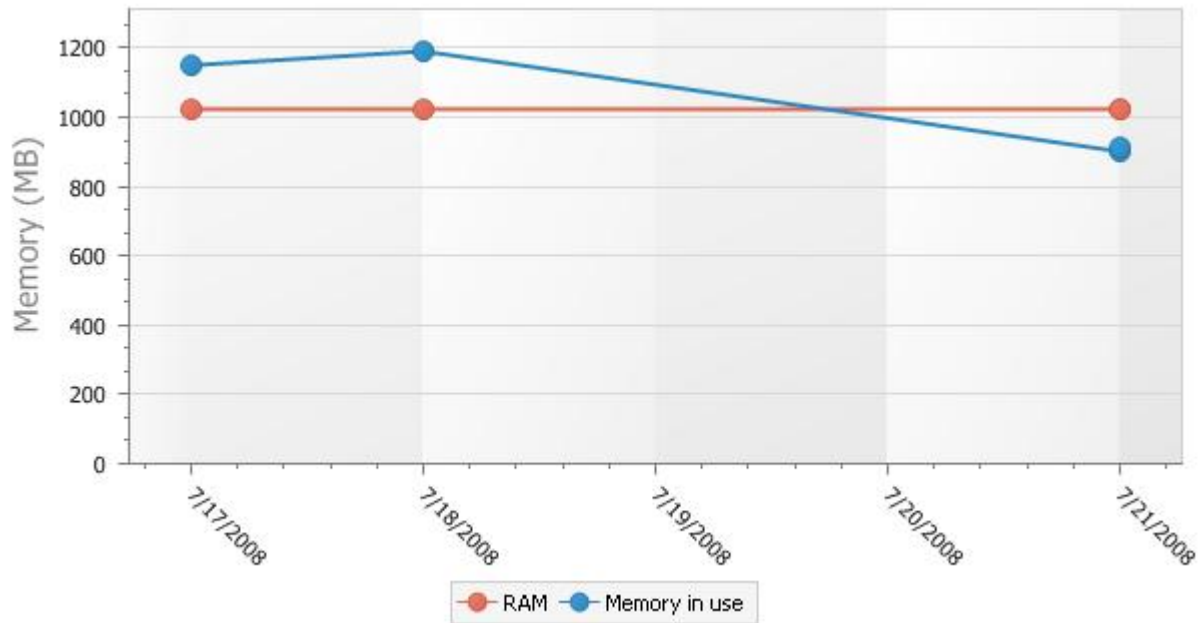

COMPUTERS

Scan time	RAM (MB)	Memory in use (MB)
7/17/2008 7:46:49 PM	1024	1151
7/18/2008 8:00:46 AM	1024	1193
7/21/2008 4:33:36 PM	1024	903
7/21/2008 5:28:30 PM	1024	914