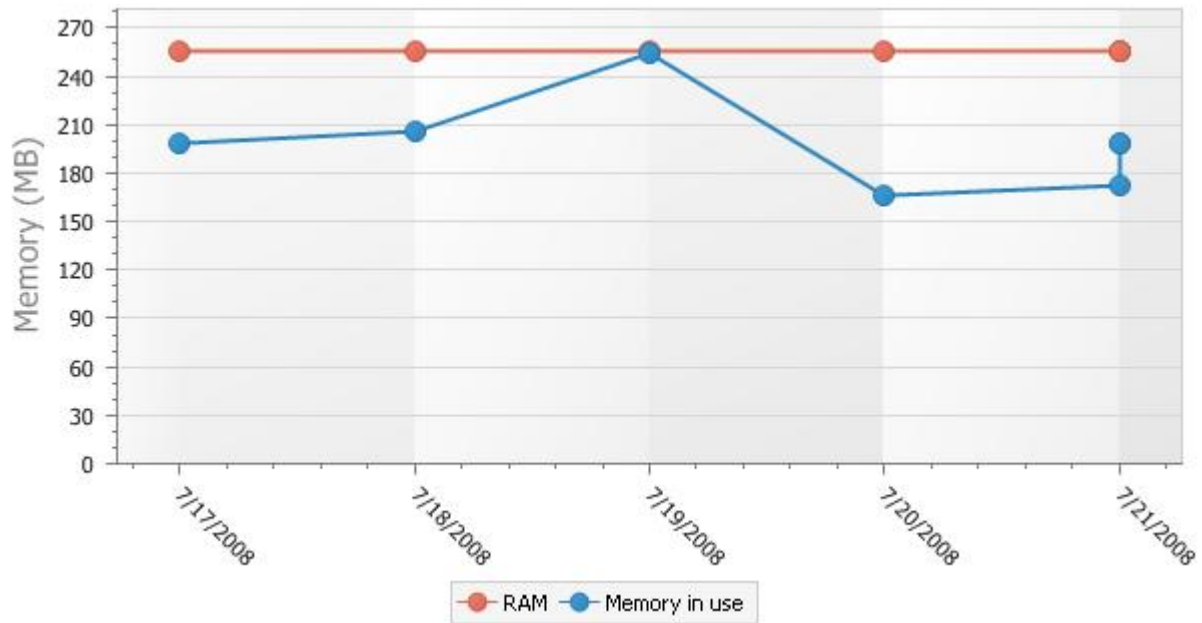

COMPUTER16

Scan time	RAM (MB)	Memory in use (MB)
7/17/2008 7:46:57 PM	256	199
7/18/2008 8:00:51 AM	256	206
7/19/2008 8:01:04 AM	256	254
7/20/2008 8:01:06 AM	256	166
7/21/2008 8:00:49 AM	256	173
7/21/2008 4:33:54 PM	256	199
7/21/2008 5:28:36 PM	256	199