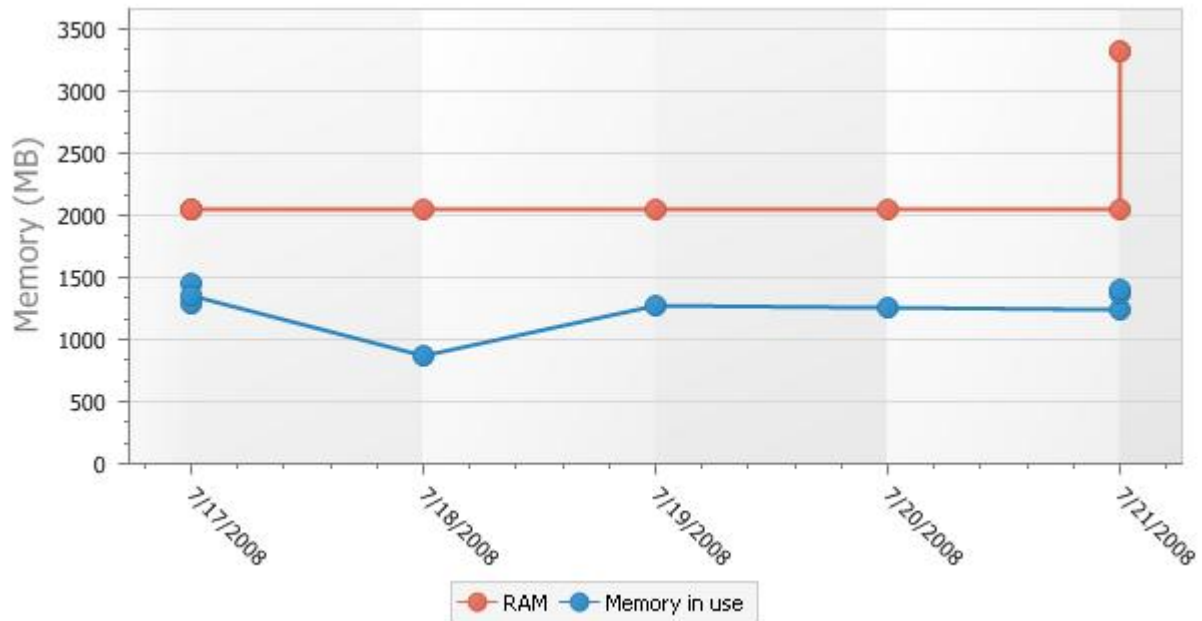

COMPUTER1

Scan time	RAM (MB)	Memory in use (MB)
7/17/2008 6:22:52 PM	2048	1450
7/17/2008 7:43:56 PM	2048	1290
7/17/2008 7:46:47 PM	2048	1347
7/18/2008 8:00:44 AM	2048	863
7/19/2008 8:00:46 AM	2048	1266
7/20/2008 8:00:48 AM	2048	1257
7/21/2008 8:00:44 AM	2048	1235
7/21/2008 4:33:33 PM	3327	1371
7/21/2008 5:28:29 PM	3327	1399