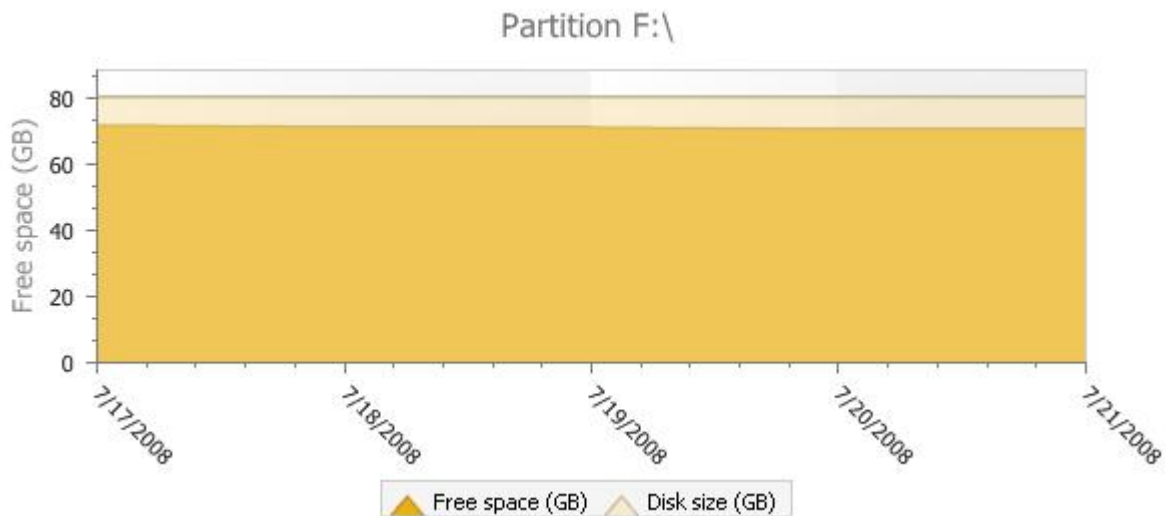

COMPUTER3

Partition C:\

**Partition: C:**

Date	Total space (GB)	Free space (GB)	Free space (%)
7/17/2008 7:46:44 PM	78.13	69.11	88.46 %
7/18/2008 8:00:29 AM	78.13	69.11	88.46 %
7/19/2008 8:00:31 AM	78.13	69.11	88.46 %
7/20/2008 8:00:31 AM	78.13	69.11	88.46 %
7/21/2008 8:00:28 AM	78.13	69.11	88.46 %
7/21/2008 4:33:18 PM	78.13	69.10	88.44 %
7/21/2008 5:28:14 PM	78.13	69.10	88.44 %

Partition: E:\				
Date	Total space (GB)	Free space (GB)	Free space (%)	
7/17/2008 7:46:44 PM	73.25	72.82	99.41 %	
7/18/2008 8:00:29 AM	73.25	72.82	99.41 %	
7/19/2008 8:00:31 AM	73.25	72.82	99.41 %	
7/20/2008 8:00:31 AM	73.25	72.82	99.41 %	
7/21/2008 8:00:28 AM	73.25	72.82	99.41 %	
7/21/2008 4:33:18 PM	73.25	72.81	99.40 %	
7/21/2008 5:28:14 PM	73.25	72.81	99.40 %	