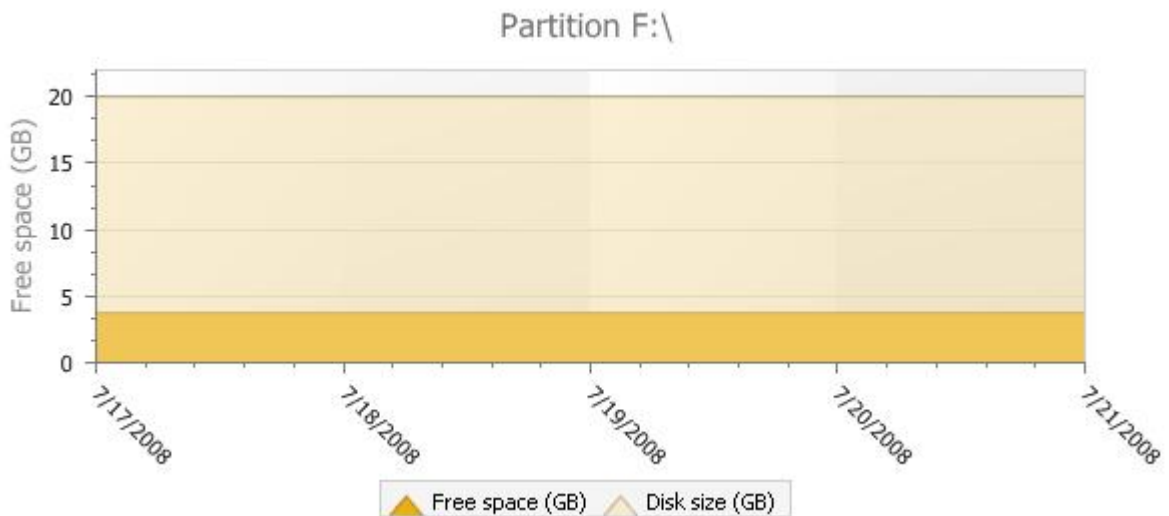

Configuration

- Display total disk space in the graph

DOMAIN13

COMPUTER12

Partition: C:

Date	Total space (GB)	Free space (GB)	Free space (%)
7/17/2008 7:46:52 PM	20.00	2.24	11.2 %
7/18/2008 8:00:49 AM	20.00	2.09	10.45 %
7/19/2008 8:01:03 AM	20.00	2.23	11.15 %
7/20/2008 8:01:06 AM	20.00	2.20	11 %
7/21/2008 8:00:47 AM	20.00	2.16	10.8 %
7/21/2008 4:33:52 PM	20.00	2.16	10.8 %
7/21/2008 5:28:34 PM	20.00	2.16	10.8 %

Partition: E:\				
Date	Total space (GB)	Free space (GB)	Free space (%)	
7/17/2008 7:46:52 PM	10.00	1.66	16.6 %	
7/18/2008 8:00:49 AM	10.00	1.66	16.6 %	
7/19/2008 8:01:03 AM	10.00	1.66	16.6 %	
7/20/2008 8:01:06 AM	10.00	1.66	16.6 %	
7/21/2008 8:00:47 AM	10.00	1.66	16.6 %	
7/21/2008 4:33:52 PM	10.00	1.66	16.6 %	
7/21/2008 5:28:34 PM	10.00	1.66	16.6 %	

Partition: F:

Date	Total space (GB)	Free space (GB)	Free space (%)
7/17/2008 7:46:52 PM	20.00	3.80	19 %
7/18/2008 8:00:49 AM	20.00	3.80	19 %
7/19/2008 8:01:03 AM	20.00	3.80	19 %
7/20/2008 8:01:06 AM	20.00	3.80	19 %
7/21/2008 8:00:47 AM	20.00	3.80	19 %
7/21/2008 4:33:52 PM	20.00	3.80	19 %
7/21/2008 5:28:34 PM	20.00	3.80	19 %