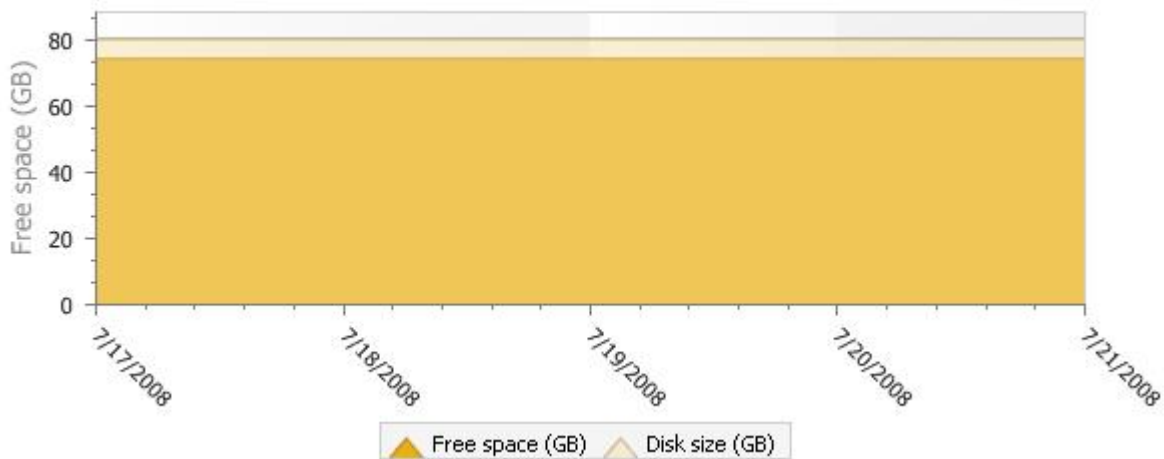

Partition: E:

Date	Total space (GB)	Free space (GB)	Free space (%)
7/17/2008 7:46:46 PM	73.25	73.13	99.84 %
7/18/2008 8:00:31 AM	73.25	73.13	99.84 %
7/19/2008 8:00:33 AM	73.25	73.13	99.84 %
7/20/2008 8:00:33 AM	73.25	73.13	99.84 %
7/21/2008 8:00:31 AM	73.25	73.13	99.84 %
7/21/2008 4:33:21 PM	73.25	73.13	99.84 %
7/21/2008 5:28:16 PM	73.25	73.13	99.84 %

Partition F:

Partition: F:

Date	Total space (GB)	Free space (GB)	Free space (%)
7/17/2008 7:46:46 PM	80.43	74.78	92.98 %
7/18/2008 8:00:31 AM	80.43	74.78	92.98 %
7/19/2008 8:00:33 AM	80.43	74.78	92.98 %
7/20/2008 8:00:33 AM	80.43	74.78	92.98 %
7/21/2008 8:00:31 AM	80.43	74.78	92.98 %
7/21/2008 4:33:21 PM	80.43	74.78	92.98 %
7/21/2008 5:28:16 PM	80.43	74.78	92.98 %

COMPUTERS