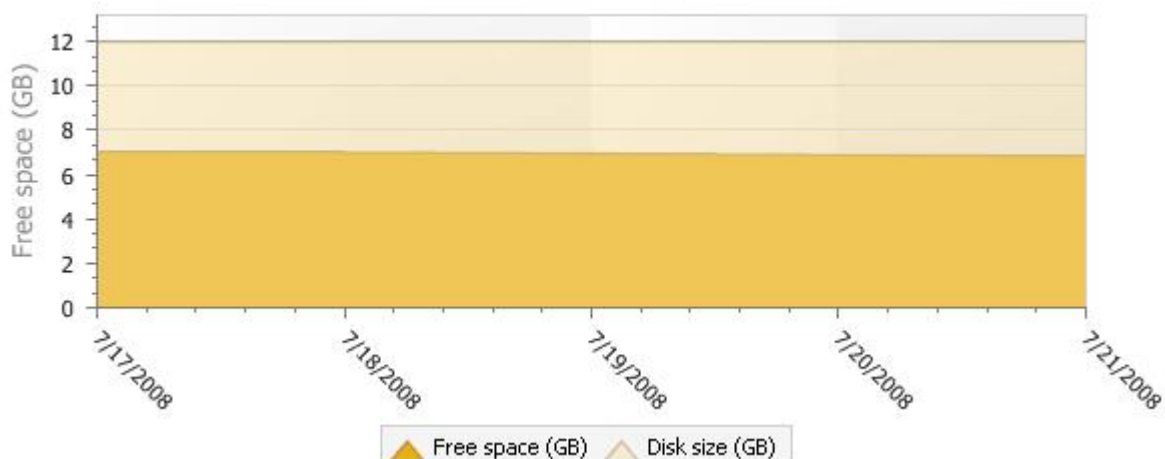

COMPUTER25

Partition: C:

Date	Total space (GB)	Free space (GB)	Free space (%)
7/17/2008 7:46:48 PM	9.32	1.05	11.27 %
7/18/2008 8:00:33 AM	9.32	1.06	11.37 %
7/21/2008 5:28:19 PM	9.32	1.04	11.16 %

**Partition: D:**

Date	Total space (GB)	Free space (GB)	Free space (%)
7/17/2008 7:46:48 PM	5.99	0.69	11.52 %
7/18/2008 8:00:33 AM	5.99	0.76	12.69 %
7/21/2008 5:28:19 PM	5.99	0.60	10.02 %

Partition F:\

Partition: F:\

Date	Total space (GB)	Free space (GB)	Free space (%)
7/17/2008 7:46:48 PM	12.00	7.03	58.58 %
7/18/2008 8:00:33 AM	12.00	7.03	58.58 %
7/21/2008 5:28:19 PM	12.00	6.88	57.33 %