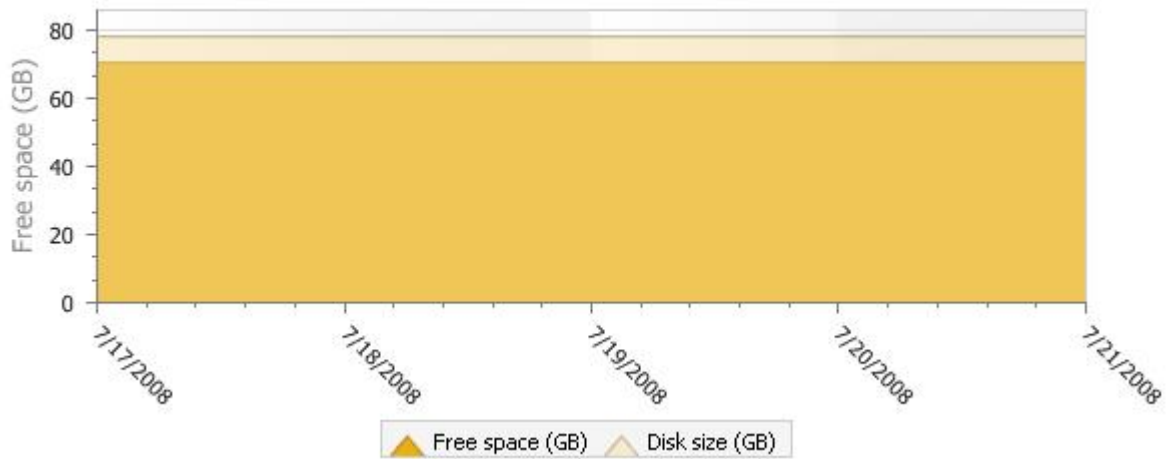

Partition: E:\

Date	Total space (GB)	Free space (GB)	Free space (%)
7/21/2008 5:28:30 PM	74.53	52.41	70.32 %

COMPUTER9

Partition C:\

Partition: C:\

Date	Total space (GB)	Free space (GB)	Free space (%)
7/17/2008 7:46:52 PM	78.13	70.44	90.16 %
7/18/2008 8:00:49 AM	78.13	70.44	90.16 %
7/21/2008 5:28:33 PM	78.13	70.48	90.21 %