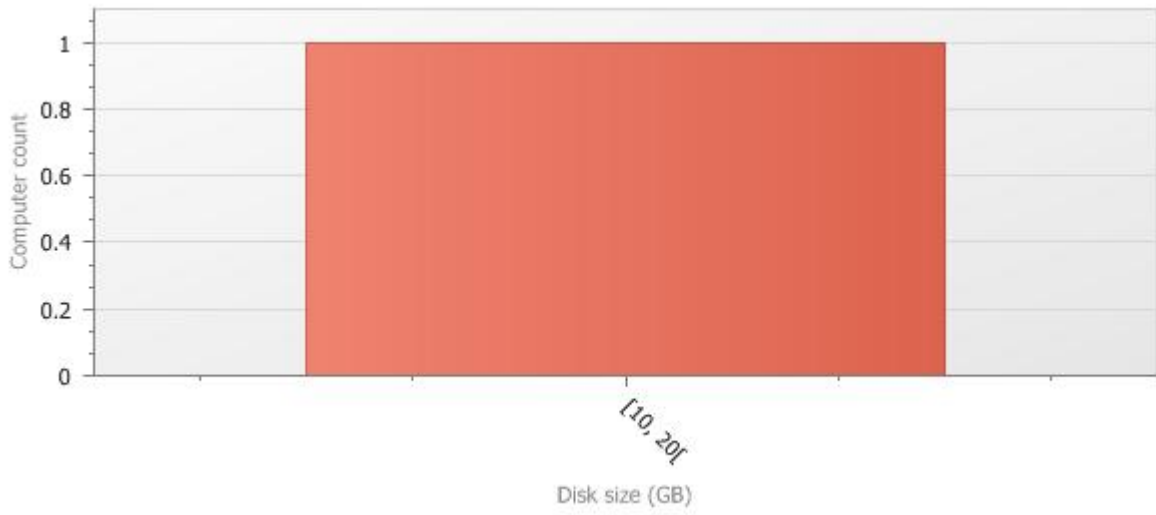

DOMAIN27

Disk size (GB)	Computers	Percent
[10, 20[	1	100.0%
TOTAL	1	100.0%

[10, 20[	Computers		
	COMPUTER26