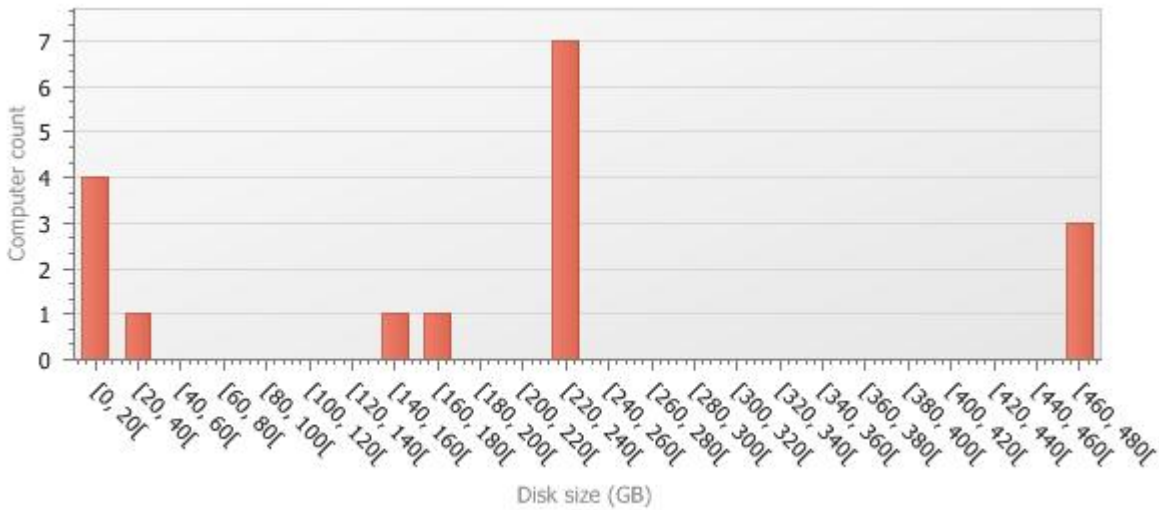

DOMAIN13

Disk size (GB)	Computers	Percent
[5, 10[1	50.0%
[75, 80[1	50.0%
TOTAL	2	100.0%

[5, 10[Computers		
	COMPUTER28		

[75, 80[Computers		
	COMPUTER12		

DOMAIN2

Disk size (GB)	Computers	Percent
[0, 20[4	23.5%
[20, 40[1	5.9%
[140, 160[1	5.9%
[160, 180[1	5.9%
[220, 240[7	41.2%
[460, 480[3	17.6%
TOTAL	17	100.0%

[0, 20[Computers		
	COMPUTER11	COMPUTER16	COMPUTER17
	COMPUTER18		

[20, 40[Computers		
	COMPUTER25		

[140, 160[Computers		
	COMPUTER33		

[160, 180[Computers		
	COMPUTER8		

[220, 240[Computers		
	COMPUTER14	COMPUTER20	COMPUTER21
	COMPUTER3	COMPUTER6	COMPUTER7
	COMPUTER9		