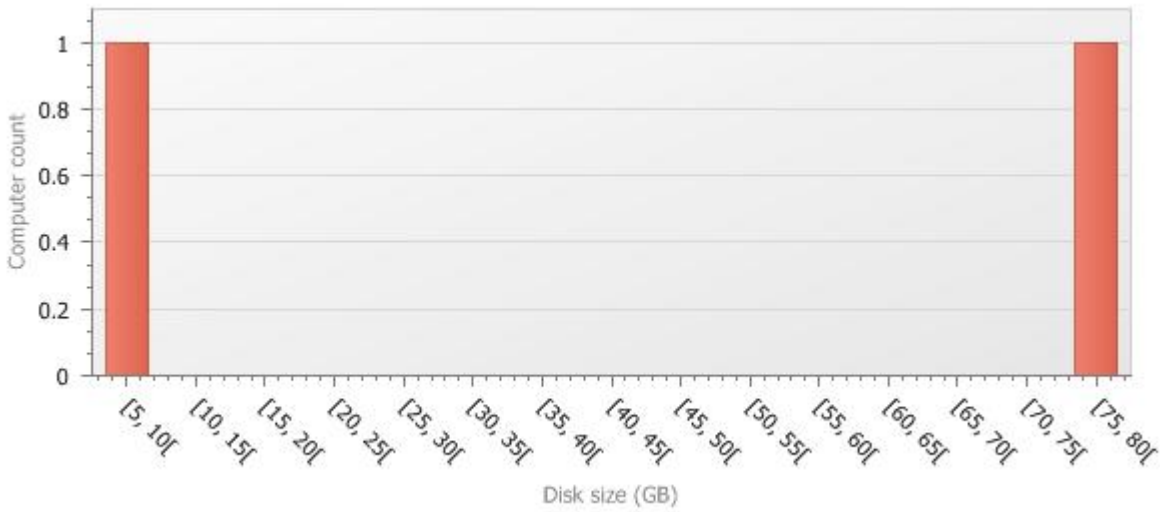

DOMAIN13

Disk size (GB)	Computers	Percent
[5, 10[1	50.0%
[75, 80[1	50.0%
TOTAL	2	100.0%

[5, 10[Computers		
	COMPUTER28		

[75, 80[Computers		
	COMPUTER12		

DOMAIN2

Disk size (GB)	Computers	Percent
[0, 20[4	23.5%
[20, 40[1	5.9%
[140, 160[1	5.9%
[160, 180[1	5.9%
[220, 240[7	41.2%
[460, 480[3	17.6%
TOTAL	17	100.0%

[0, 20[Computers		
	COMPUTER11	COMPUTER16	COMPUTER17
	COMPUTER18		

[20, 40[Computers		
	COMPUTER25		

[140, 160[Computers		
	COMPUTER33		

[160, 180[Computers		
	COMPUTER8		

[220, 240[Computers		
	COMPUTER14	COMPUTER20	COMPUTER21
	COMPUTER3	COMPUTER6	COMPUTER7
	COMPUTER9		