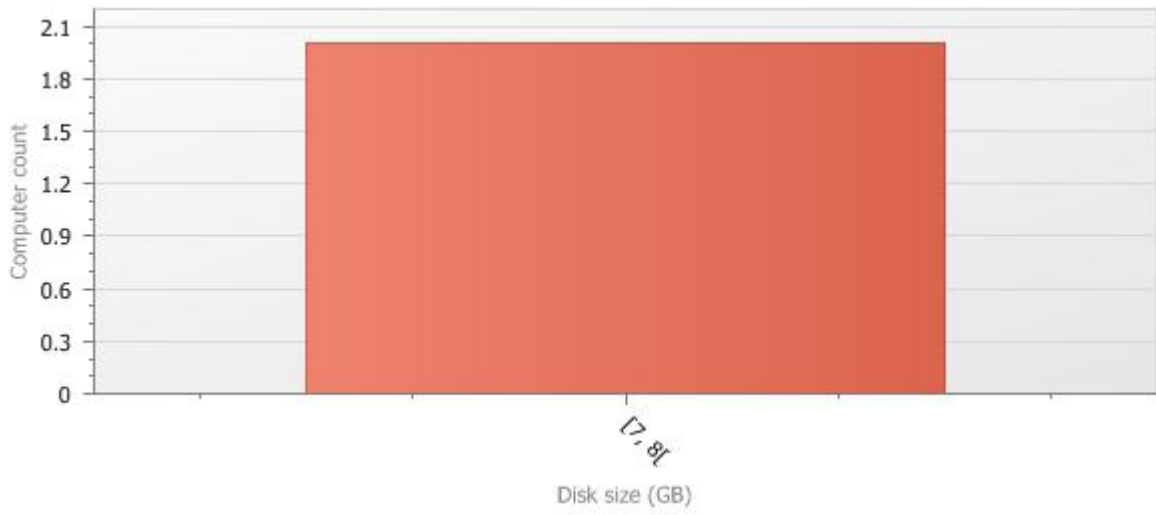

DOMAIN31

Disk size (GB)	Computers	Percent
[7, 8[	2	100.0%
TOTAL	2	100.0%

[7, 8[	Computers	
	COMPUTER30	COMPUTER32