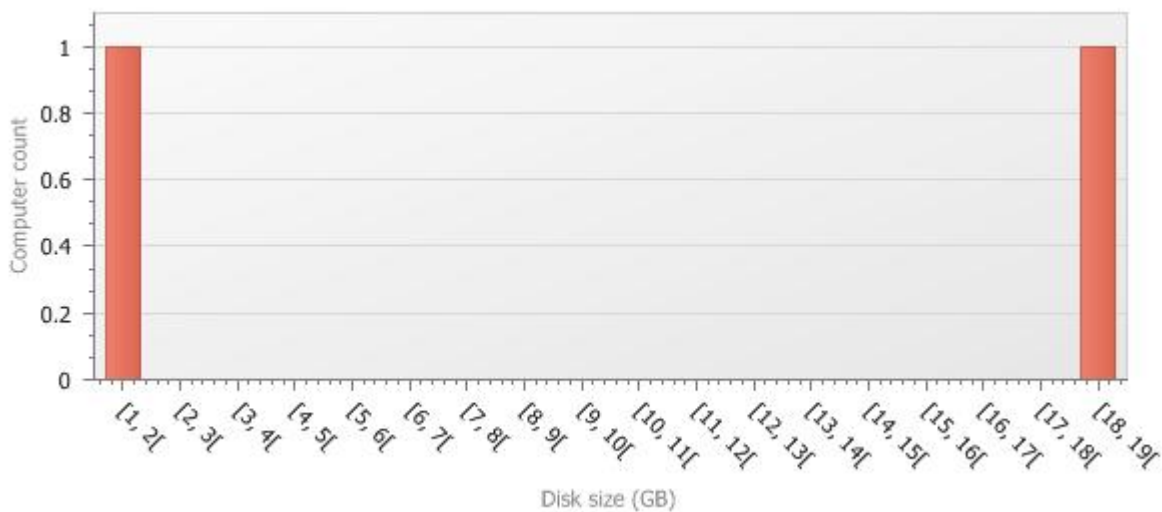

DOMAIN5

Disk size (GB)	Computers	Percent
[1, 2[	1	50.0%
[18, 19[	1	50.0%
TOTAL	2	100.0%

[1, 2[	Computers		
	COMPUTER4		
[18, 19[	Computers		
	COMPUTER22