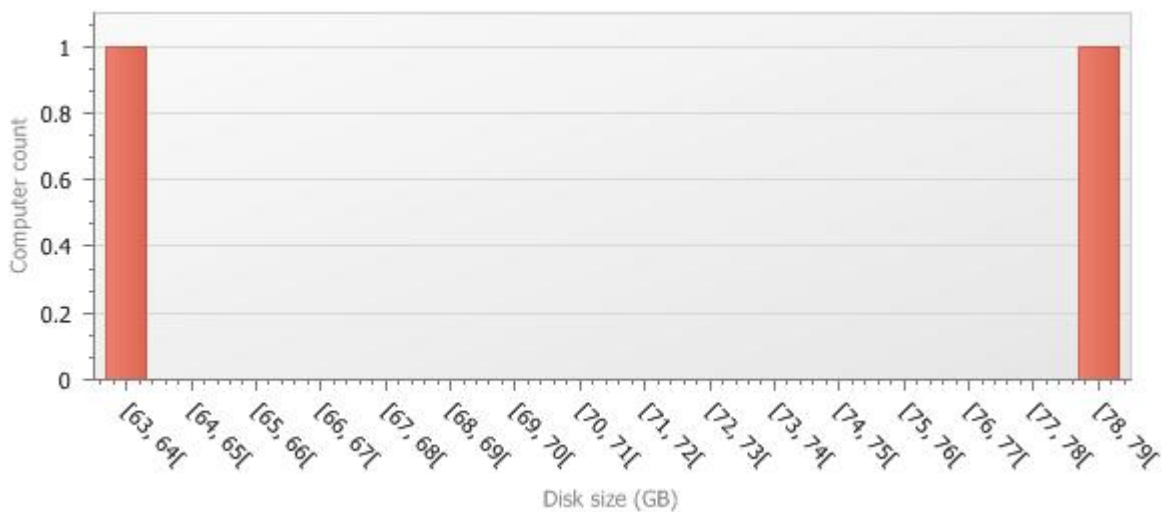

DOMAIN13

Disk size (GB)	Computers	Percent
[5, 10[1	50.0%
[75, 80[1	50.0%
TOTAL	2	100.0%

[5, 10[Computers		
	COMPUTER28		

[75, 80[Computers		
	COMPUTER12		

DOMAIN2

Disk size (GB)	Computers	Percent
[0, 20[4	23.5%
[20, 40[1	5.9%
[140, 160[1	5.9%
[160, 180[1	5.9%
[220, 240[7	41.2%
[460, 480[3	17.6%
TOTAL	17	100.0%

[0, 20[Computers		
	COMPUTER11	COMPUTER16	COMPUTER17
	COMPUTER18		

[20, 40[Computers		
	COMPUTER25		

[140, 160[Computers		
	COMPUTER33		

[160, 180[Computers		
	COMPUTER8		

[220, 240[Computers		
	COMPUTER14	COMPUTER20	COMPUTER21
	COMPUTER3	COMPUTER6	COMPUTER7
	COMPUTER9		

[460, 480[Computers		
	COMPUTER1	COMPUTER15	COMPUTER19

DOMAIN24

Disk size (GB)	Computers	Percent
[63, 64[1	50.0%
[78, 79[1	50.0%
TOTAL	2	100.0%

[63, 64[Computers		
	COMPUTER34		
[78, 79[Computers		
	COMPUTER23		