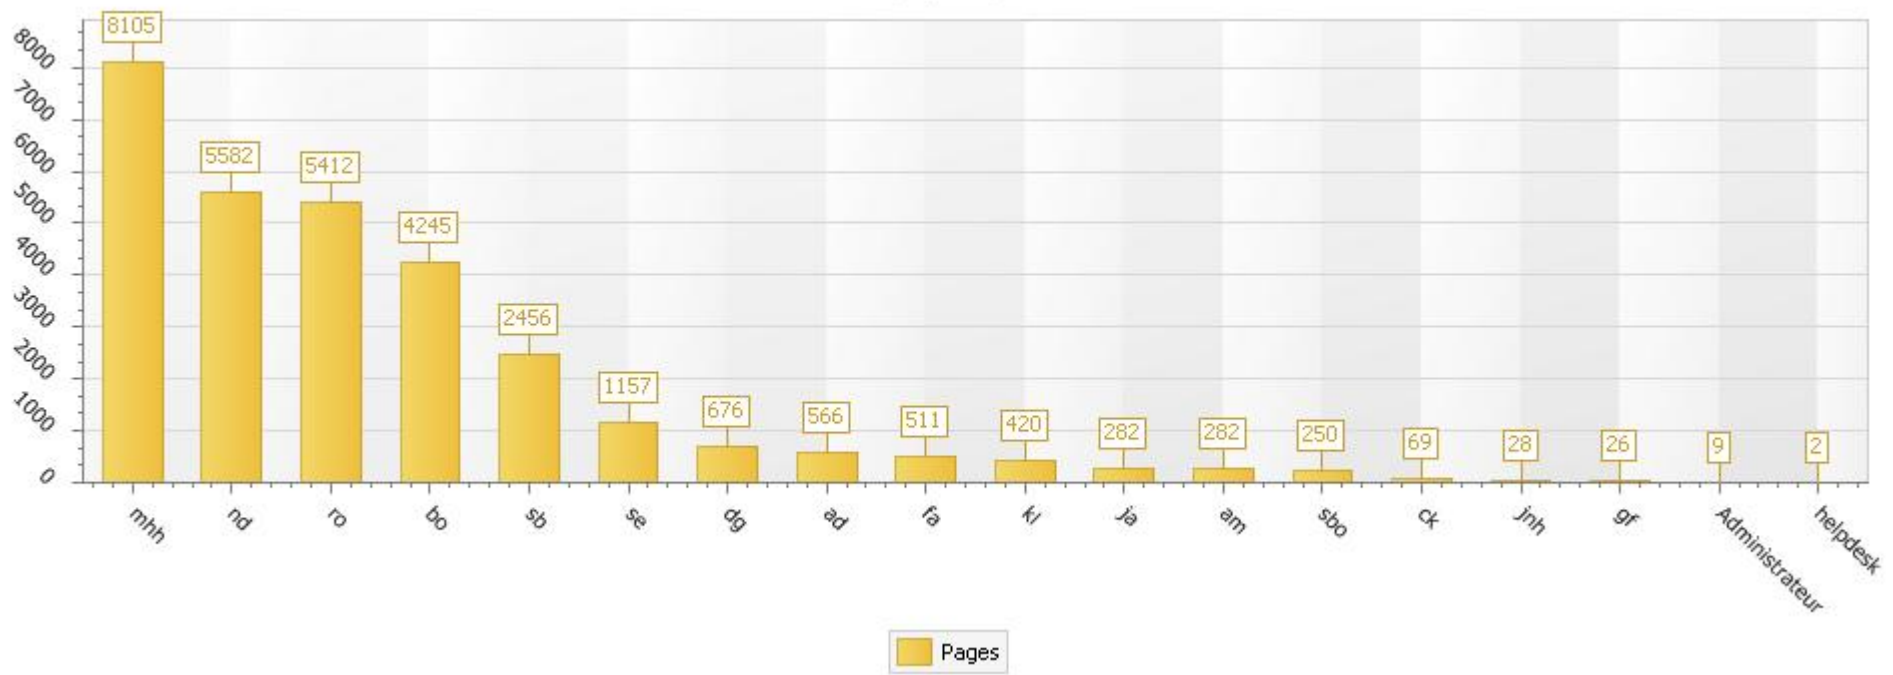

WinReporter User print statistics

9/23/2008

Sort filter

Sort field: Start date

Sort order: Descending

Events between **6/1/2007 1:00:00 AM** and **6/1/2008 1:00:00 AM**

Printed pages per users

Start date	Stop date	User name	Pages	Total size (MB)	Document count
5/21/2008 8:57:37 PM	5/21/2008 9:03:54 PM	helpdesk	2	0.09	2

Start date	Stop date	User name	Pages	Total size (MB)	Document count
4/22/2008 6:04:58 PM	5/30/2008 5:49:27 PM	gf	26	0.30	26
11/30/2007 9:55:12 AM	5/30/2008 3:21:54 PM	bo	4245	516.12	2424
9/11/2007 5:16:04 PM	5/30/2008 6:31:58 PM	jnh	28	11.22	42
7/16/2007 12:07:01 PM	5/30/2008 2:27:42 PM	fa	511	50.67	92
7/9/2007 4:46:33 PM	5/21/2008 9:49:39 AM	ad	566	43.95	271
7/3/2007 10:13:58 AM	5/21/2008 10:25:46 AM	Administrateur	9	0.57	9
6/22/2007 2:28:57 PM	5/30/2008 4:40:44 PM	mhh	8105	669.60	2571
6/20/2007 3:24:13 PM	7/9/2007 3:58:33 PM	ck	69	4.45	8
6/19/2007 11:40:09 AM	8/27/2007 4:47:43 PM	sbo	250	220.37	146
6/15/2007 6:00:36 PM	5/29/2008 5:37:05 PM	dg	676	1719.08	420
6/15/2007 12:08:41 PM	5/30/2008 3:21:24 PM	se	1157	432.04	489
6/15/2007 8:54:24 AM	5/30/2008 4:20:18 PM	ro	5412	312.58	481
6/14/2007 4:26:32 PM	8/29/2007 2:12:18 PM	am	282	18.11	137
6/14/2007 3:52:09 PM	1/15/2008 5:24:54 PM	ja	282	198.99	221
6/14/2007 3:39:25 PM	5/30/2008 4:51:46 PM	sb	2456	220.76	1948
6/14/2007 12:32:01 PM	12/21/2007 3:59:10 PM	nd	5582	537.93	3076
6/14/2007 12:25:23 PM	5/27/2008 10:37:46 AM	kl	420	4.98	404
TOTAL			30078	4961.81	12767