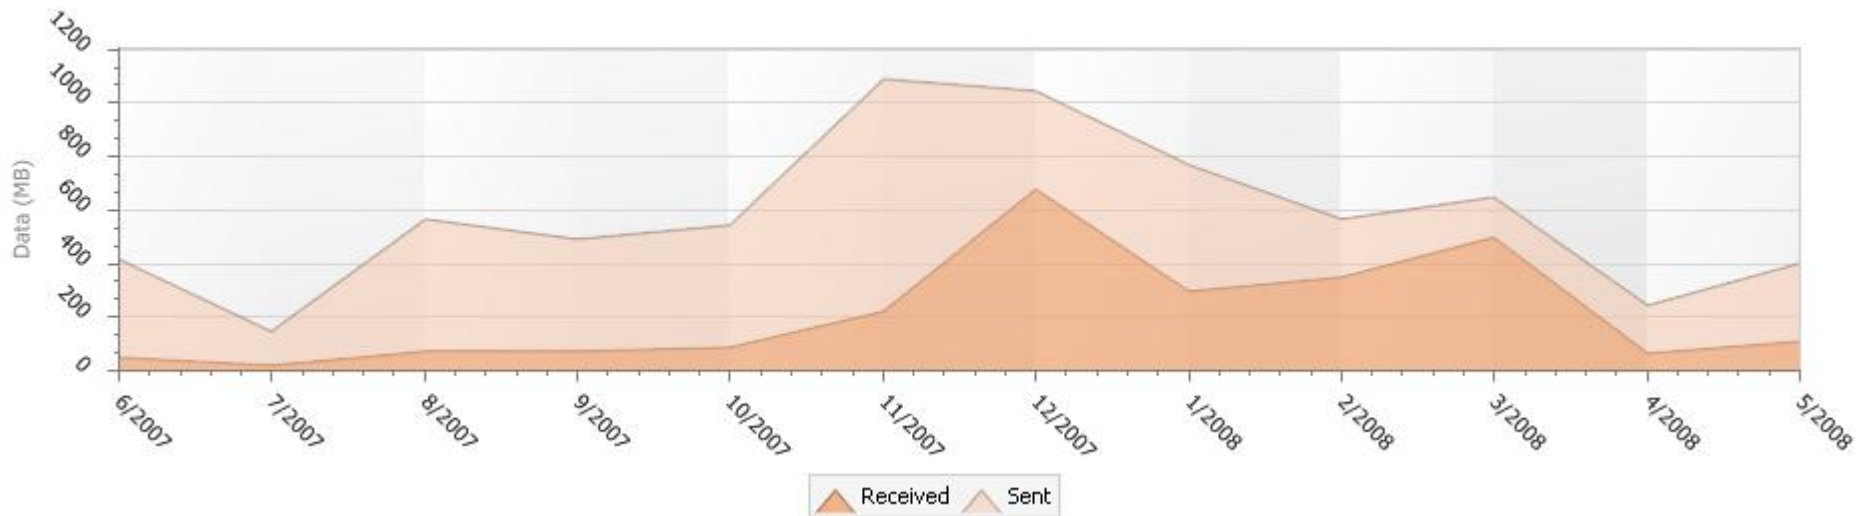

9/23/2008

Sort filter

Group by: User name

Sort order: Descending

Events between **6/1/2007 1:00:00 AM** and **6/1/2008 1:00:00 AM**

DOMAIN2\fa

Sessions evolution: 6/16/2007 10:49:19 AM to 5/30/2008 6:38:17 PM

Month	Time (Hour)
6/2007	146:03:40
11/2007	341:26:51
4/2008	190:14:07

Month	Time (Hour)
7/2007	51:17:27
12/2007	482:30:36
5/2008	312:26:19

Month	Time (Hour)
8/2007	254:59:49
1/2008	354:20:32

Month	Time (Hour)
9/2007	238:07:13
2/2008	262:31:13

Month	Time (Hour)
10/2007	243:33:34
3/2008	279:24:50

Sent/received evolution: 6/16/2007 10:49:19 AM to 5/30/2008 6:38:17 PM

Day	Sent (MB)	Received (MB)
6/2007	421.820	49.149
9/2007	491.696	78.280
12/2007	1044.261	682.508
3/2008	649.539	503.691