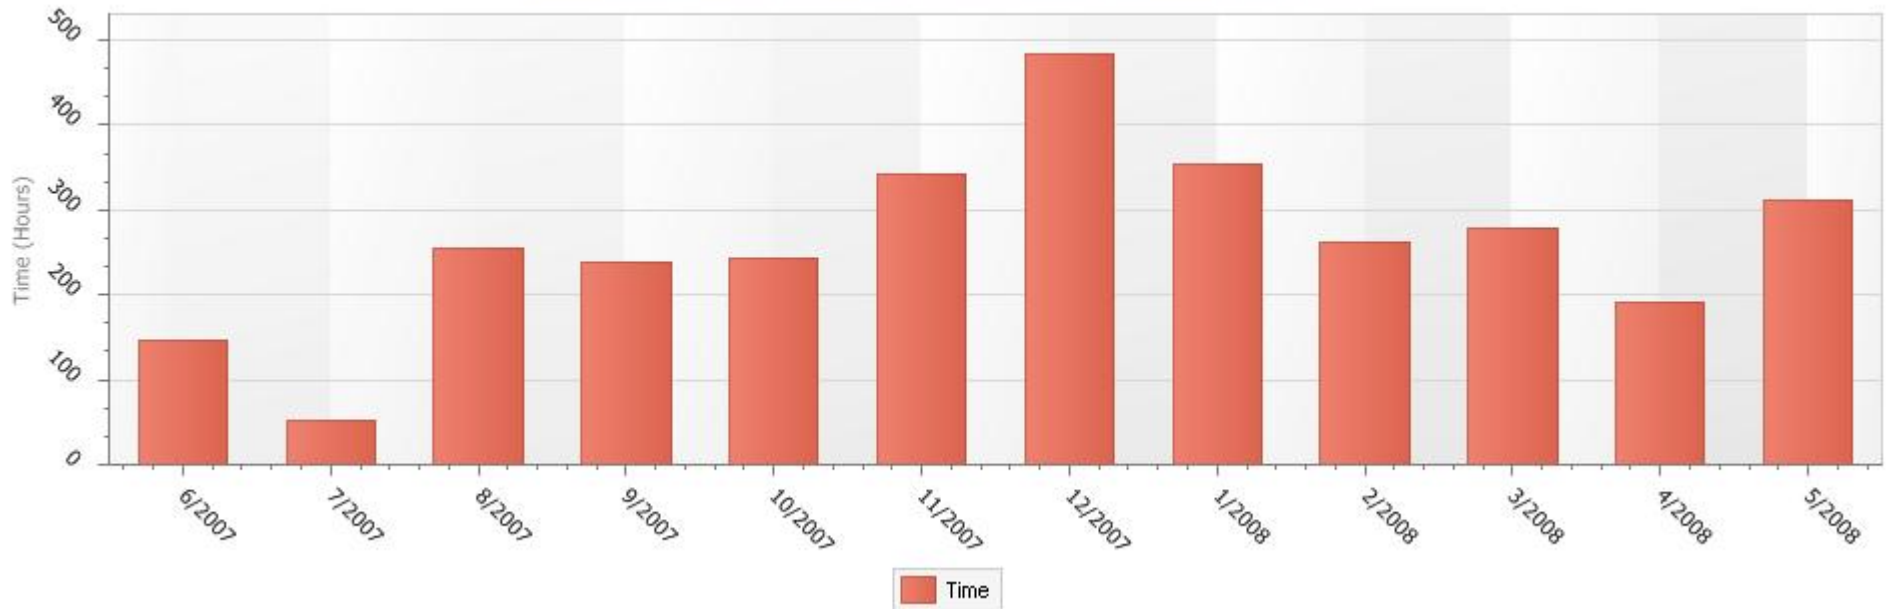

9/23/2008

Sort filter

Group by: User name

Sort order: Descending

Events between **6/1/2007 1:00:00 AM** and **6/1/2008 1:00:00 AM**

DOMAIN2\fa

Sessions evolution: 6/16/2007 10:49:19 AM to 5/30/2008 6:38:17 PM