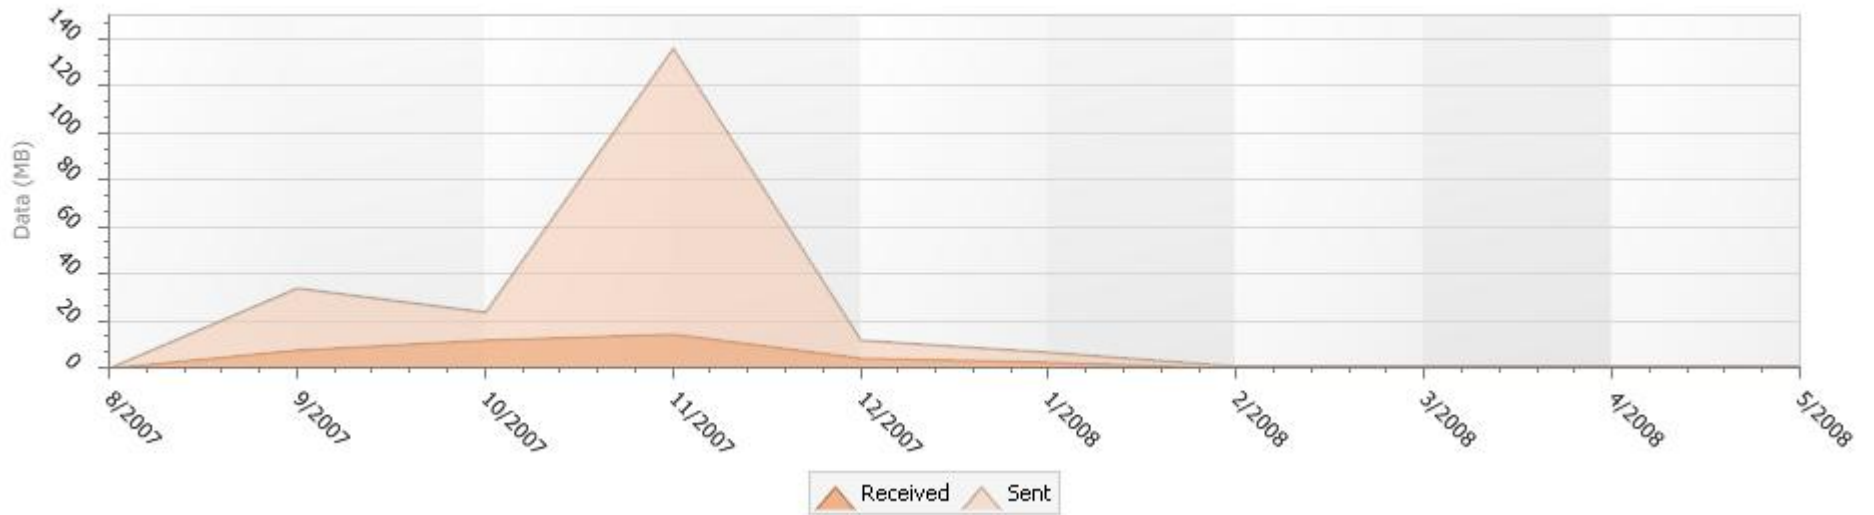

Sent/received evolution: 8/24/2007 1:13:33 PM to 5/27/2008 3:02:18 PM

Day	Sent (MB)	Received (MB)
8/2007	0.061	0.047
11/2007	136.482	14.663
2/2008	0.554	0.201
5/2008	0.758	0.225

Day	Sent (MB)	Received (MB)
9/2007	34.120	7.475
12/2007	12.012	4.659
3/2008	0.723	0.171

Day	Sent (MB)	Received (MB)
10/2007	23.924	11.641
1/2008	6.769	2.396
4/2008	0.497	0.187

DOMAIN2\jnh