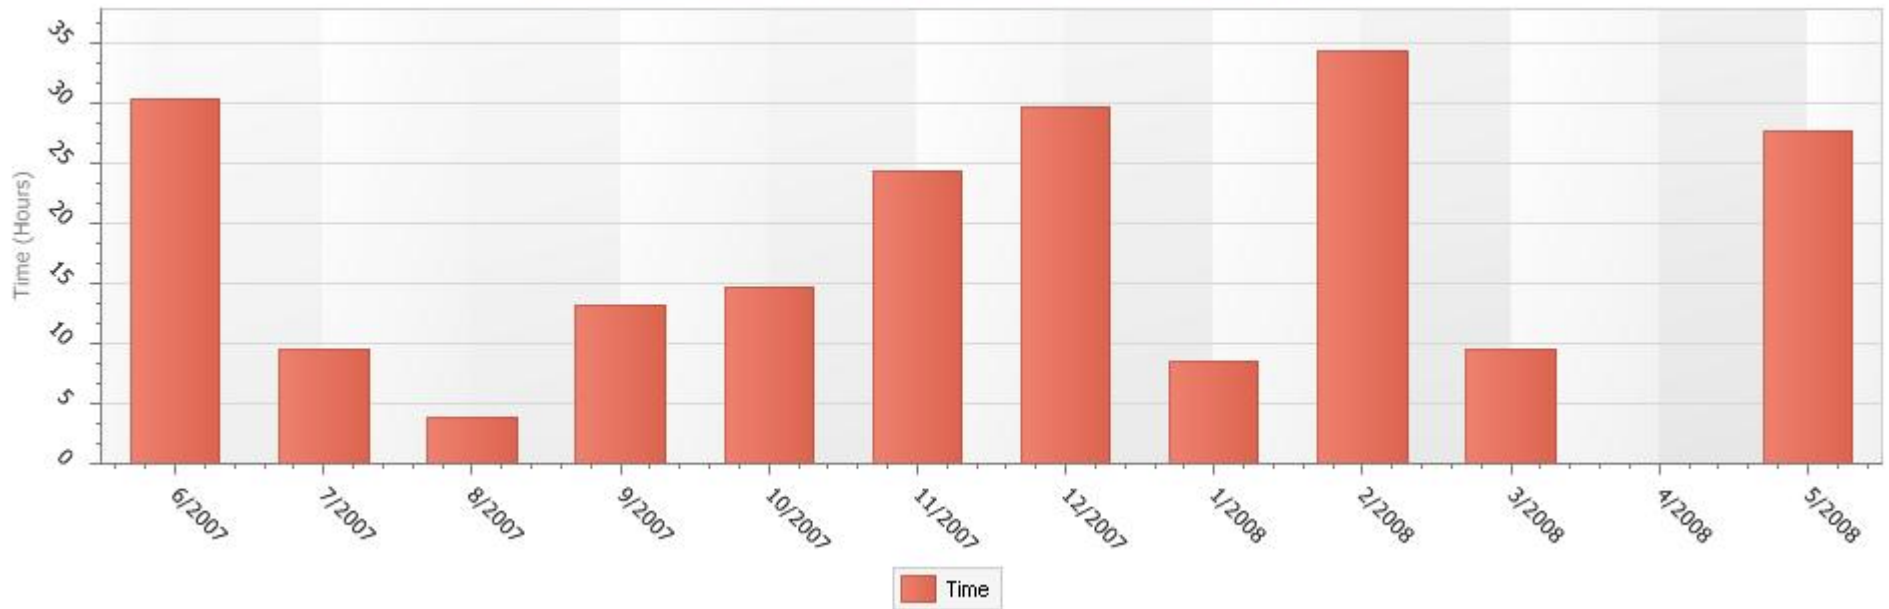

Sessions evolution: 6/14/2007 8:45:23 PM to 5/31/2008 12:21:58 AM

Month	Time (Hour)
6/2007	30:17:48
11/2007	24:15:52
4/2008	00:02:02

Month	Time (Hour)
7/2007	09:31:22
12/2007	29:39:10
5/2008	27:42:15

Month	Time (Hour)
8/2007	03:47:44
1/2008	08:32:24

Month	Time (Hour)
9/2007	13:06:54
2/2008	34:22:49

Month	Time (Hour)
10/2007	14:37:23
3/2008	09:25:16