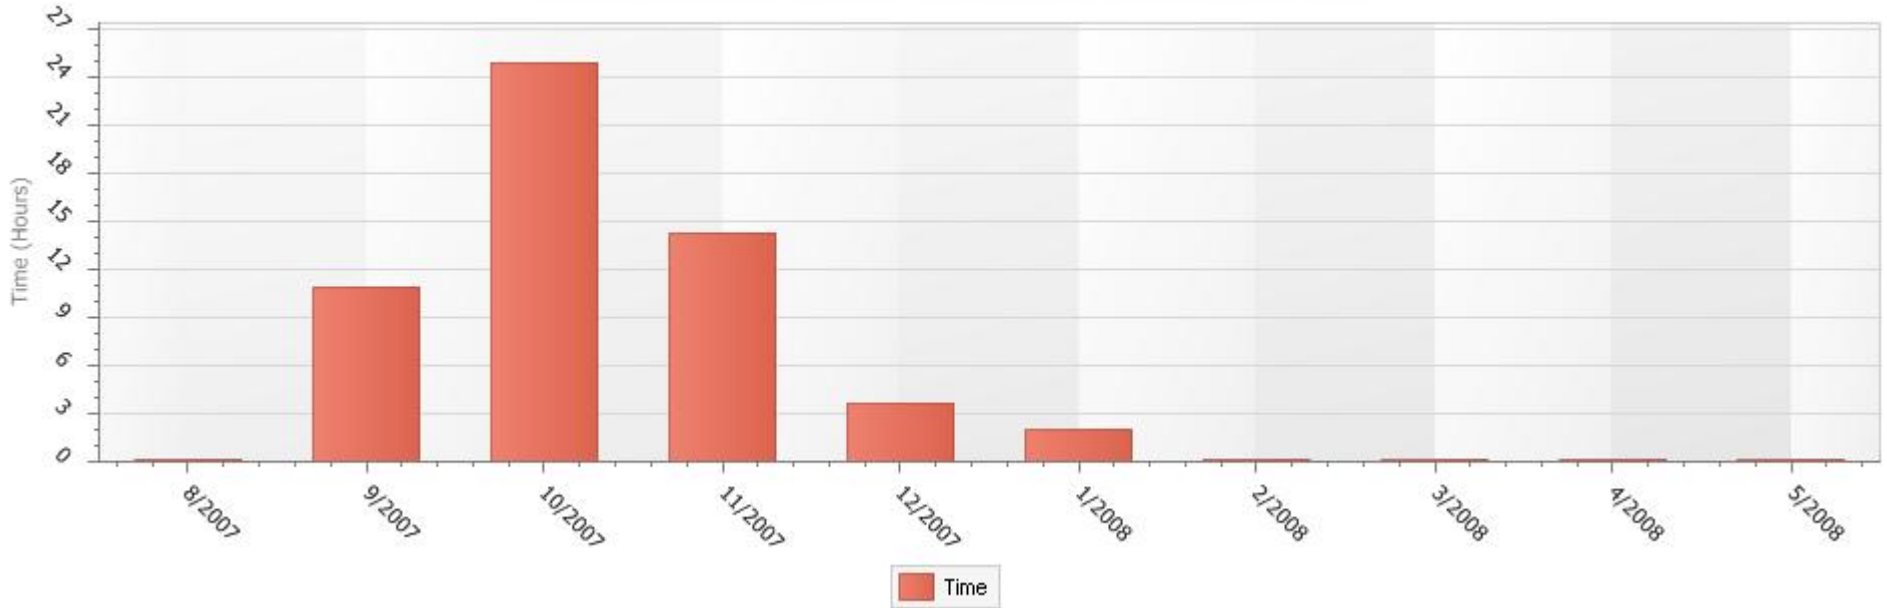

Sessions evolution: 8/24/2007 1:13:33 PM to 5/27/2008 3:02:18 PM

Month	Time (Hour)
8/2007	00:11:11
1/2008	01:58:57

Month	Time (Hour)
9/2007	10:55:45
2/2008	00:06:06

Month	Time (Hour)
10/2007	24:55:31
3/2008	00:08:08

Month	Time (Hour)
11/2007	14:18:04
4/2008	00:06:06

Month	Time (Hour)
12/2007	03:36:33
5/2008	00:08:08