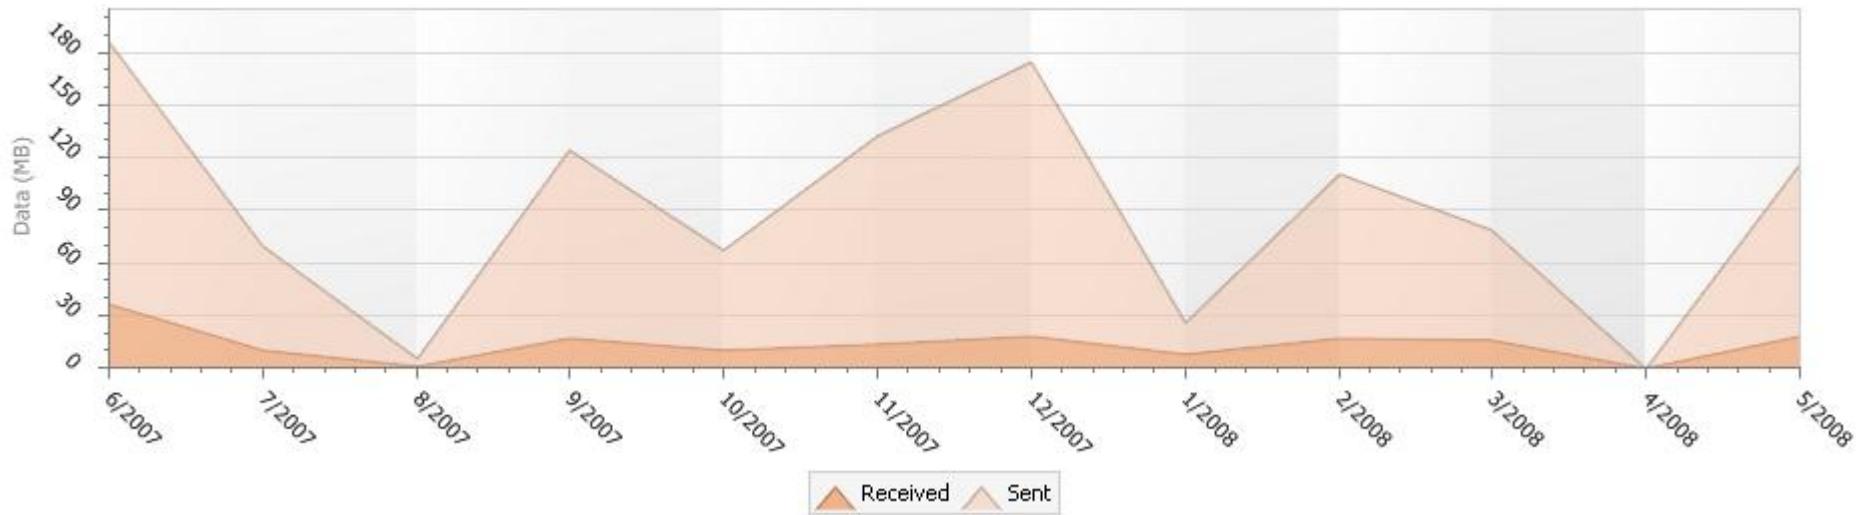

Sent/received evolution: 6/14/2007 8:45:23 PM to 5/31/2008 12:21:58 AM

Day	Sent (MB)	Received (MB)
6/2007	186.171	36.232
9/2007	124.315	16.989
12/2007	174.947	17.754
3/2008	78.548	15.874

Day	Sent (MB)	Received (MB)
7/2007	69.664	10.758
10/2007	66.932	9.826
1/2008	25.793	7.788
4/2008	0.228	0.097

Day	Sent (MB)	Received (MB)
8/2007	5.284	0.870
11/2007	133.113	14.012
2/2008	111.124	17.047
5/2008	116.792	18.146

DOMAIN2\ki