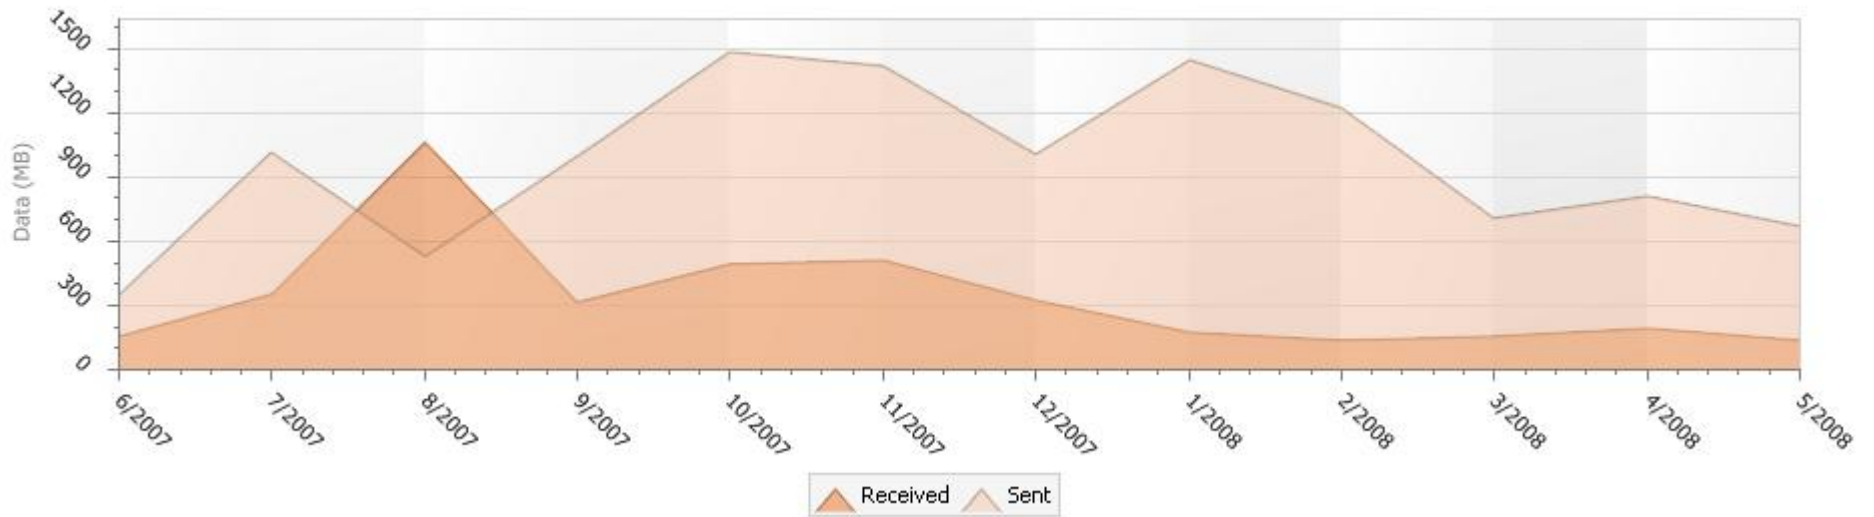

Sent/received evolution: 6/14/2007 9:10:48 AM to 5/30/2008 5:50:56 PM

Day	Sent (MB)	Received (MB)
6/2007	353.080	163.605
7/2007	1020.552	356.514
8/2007	528.935	1062.513
9/2007	1004.362	316.816
10/2007	1487.826	500.033
11/2007	1424.954	514.658
12/2007	1010.928	322.966
1/2008	1446.402	181.614
2/2008	1224.214	144.175
3/2008	709.014	161.775
4/2008	816.436	197.634
5/2008	674.779	136.172

Day	Sent (MB)	Received (MB)
6/2007	353.080	163.605
7/2007	1020.552	356.514
8/2007	528.935	1062.513
9/2007	1004.362	316.816
10/2007	1487.826	500.033
11/2007	1424.954	514.658
12/2007	1010.928	322.966
1/2008	1446.402	181.614
2/2008	1224.214	144.175
3/2008	709.014	161.775
4/2008	816.436	197.634
5/2008	674.779	136.172

Day	Sent (MB)	Received (MB)
6/2007	353.080	163.605
7/2007	1020.552	356.514
8/2007	528.935	1062.513
9/2007	1004.362	316.816
10/2007	1487.826	500.033
11/2007	1424.954	514.658
12/2007	1010.928	322.966
1/2008	1446.402	181.614
2/2008	1224.214	144.175
3/2008	709.014	161.775
4/2008	816.436	197.634
5/2008	674.779	136.172

DOMAIN2\pc