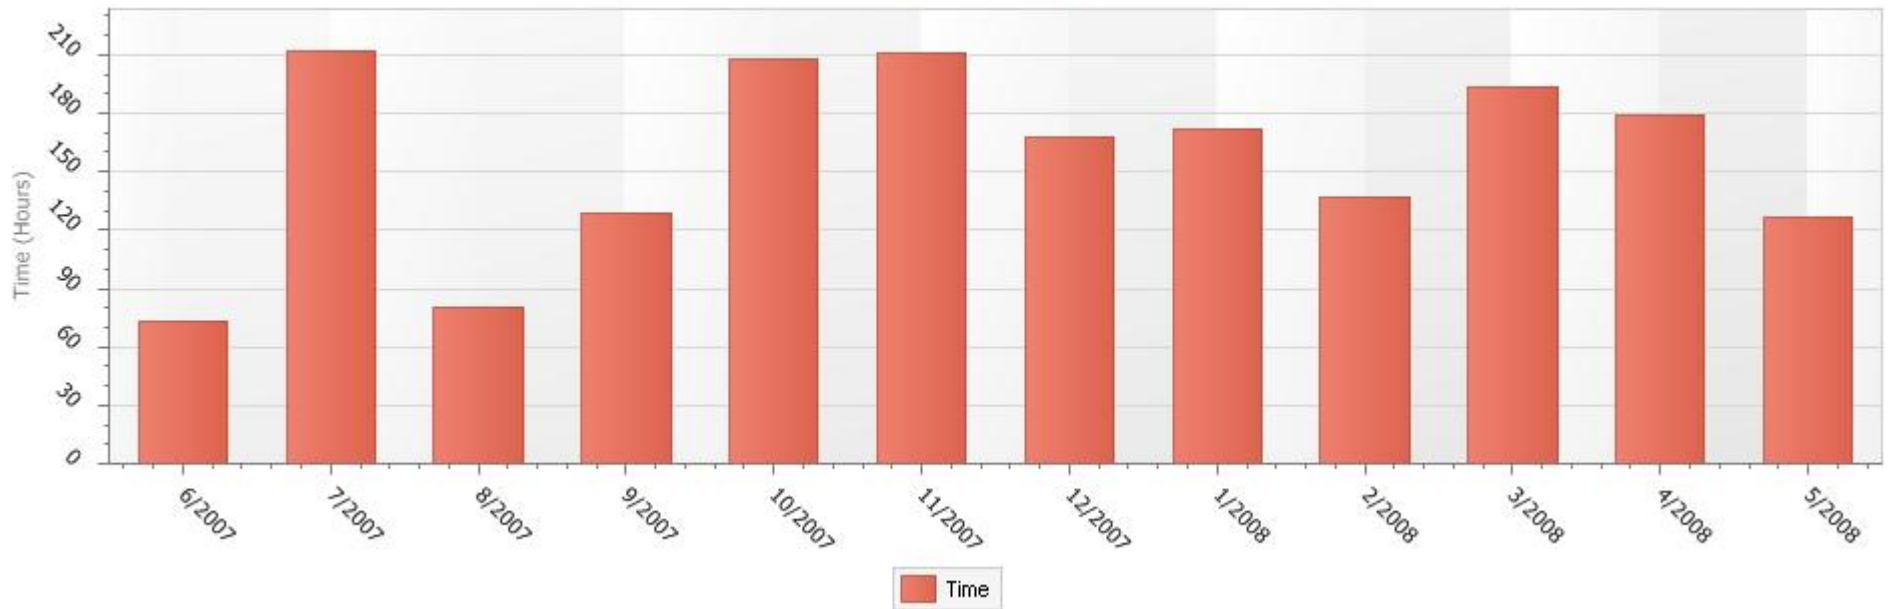

Sessions evolution: 6/14/2007 9:10:48 AM to 5/30/2008 5:50:56 PM

Month	Time (Hour)
6/2007	72:49:38
11/2007	210:34:07
4/2008	178:59:03

Month	Time (Hour)
7/2007	212:15:47
12/2007	167:34:50
5/2008	126:08:04

Month	Time (Hour)
8/2007	80:35:16
1/2008	171:30:42

Month	Time (Hour)
9/2007	128:41:35
2/2008	136:34:20

Month	Time (Hour)
10/2007	208:12:48
3/2008	193:30:20